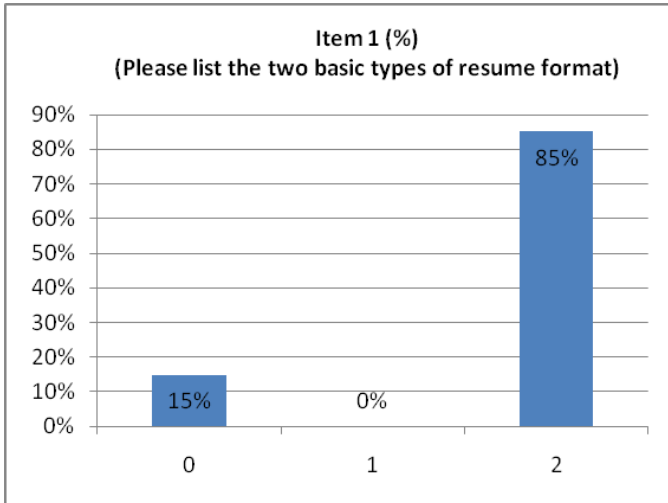

Career Development Center Spring 2010 SLO Assessment Results Report

Interview Workshop (n=20)

Career Development Center Spring 2010 SLO Assessment Results Report

Resume Workshop (n= 34)

Career Development Center Spring 2010 SLO Assessment Results Report