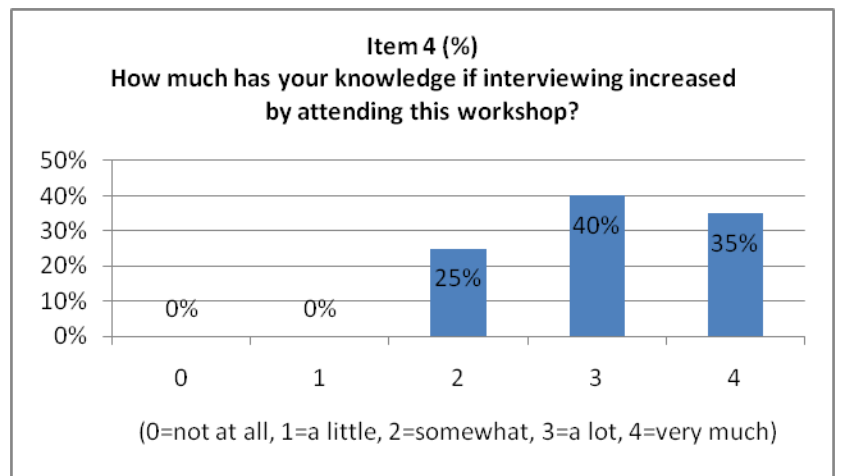

Career Development Center Spring 2010 SLO Assessment Results Report

Interview Workshop (n=20)

Career Development Center Spring 2010 SLO Assessment Results Report

Resume Workshop (n= 34)

Career Development Center Spring 2010 SLO Assessment Results Report