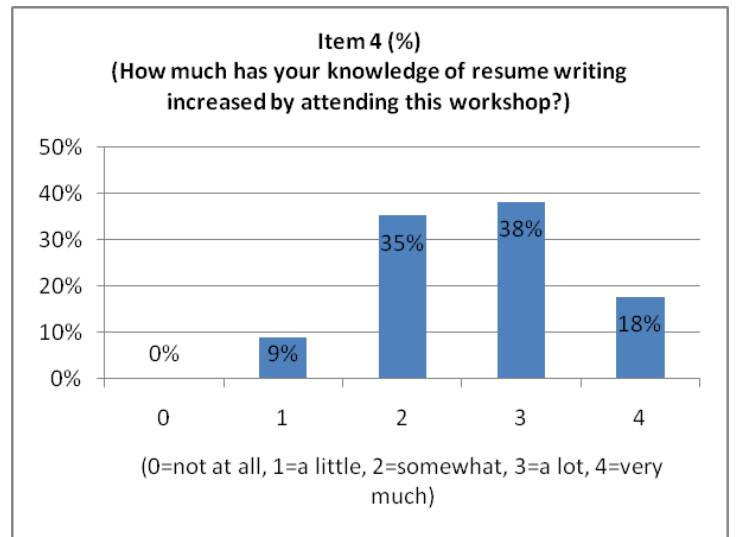

Career Development Center Spring 2010 SLO Assessment Results Report

Interview Workshop (n=20)

Career Development Center Spring 2010 SLO Assessment Results Report

Resume Workshop (n= 34)

Career Development Center Spring 2010 SLO Assessment Results Report