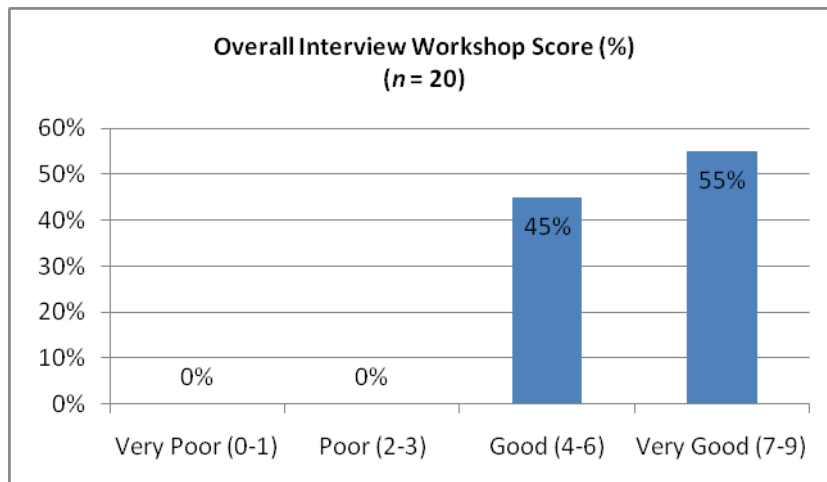

Career Development Center Spring 2010 SLO Assessment Results Report

Interview Workshop (n=20)

Career Development Center Spring 2010 SLO Assessment Results Report

Resume Workshop (n= 34)

Career Development Center Spring 2010 SLO Assessment Results Report