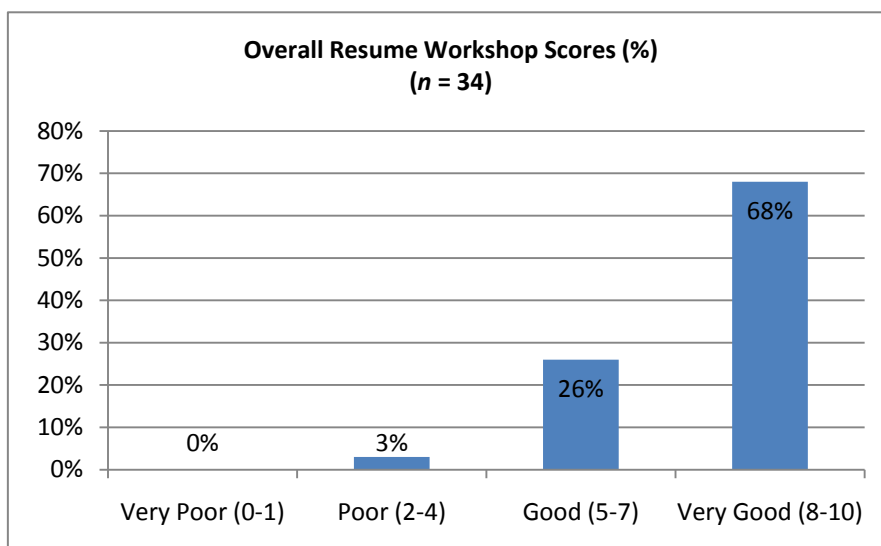

Career Development Center Spring 2010 SLO Assessment Results Report

Interview Workshop (n=20)

Career Development Center Spring 2010 SLO Assessment Results Report

Resume Workshop (n= 34)

Career Development Center Spring 2010 SLO Assessment Results Report