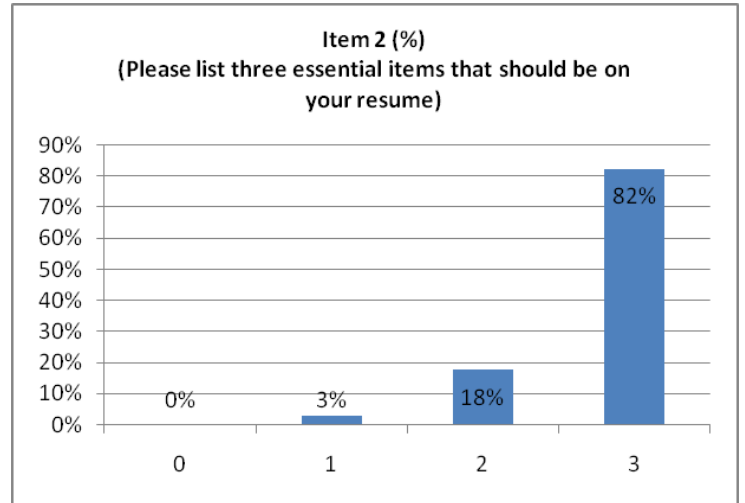

Career Development Center Spring 2010 SLO Assessment Results Report

Interview Workshop (n=20)

Career Development Center Spring 2010 SLO Assessment Results Report

Resume Workshop (n= 34)

Career Development Center Spring 2010 SLO Assessment Results Report