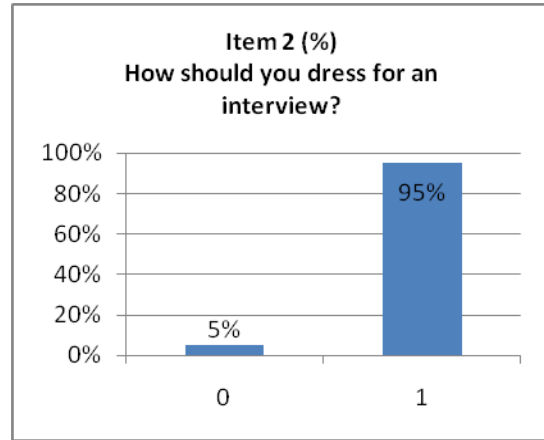

Career Development Center Spring 2010 SLO Assessment Results Report

Interview Workshop (n=20)

Career Development Center Spring 2010 SLO Assessment Results Report

Resume Workshop (n= 34)

Career Development Center Spring 2010 SLO Assessment Results Report