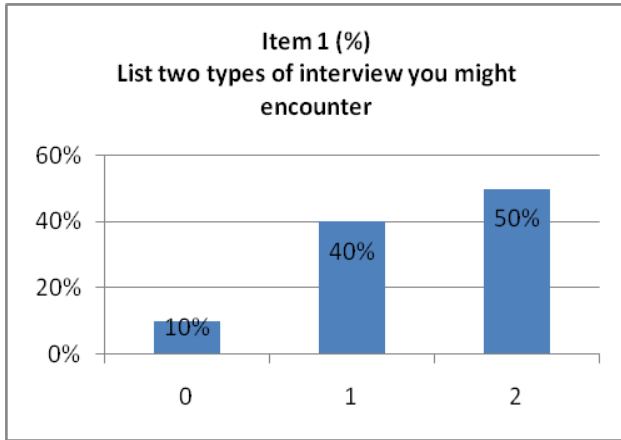

Career Development Center Spring 2010 SLO Assessment Results Report

Interview Workshop (n=20)

Career Development Center Spring 2010 SLO Assessment Results Report

Resume Workshop (n= 34)

Career Development Center Spring 2010 SLO Assessment Results Report